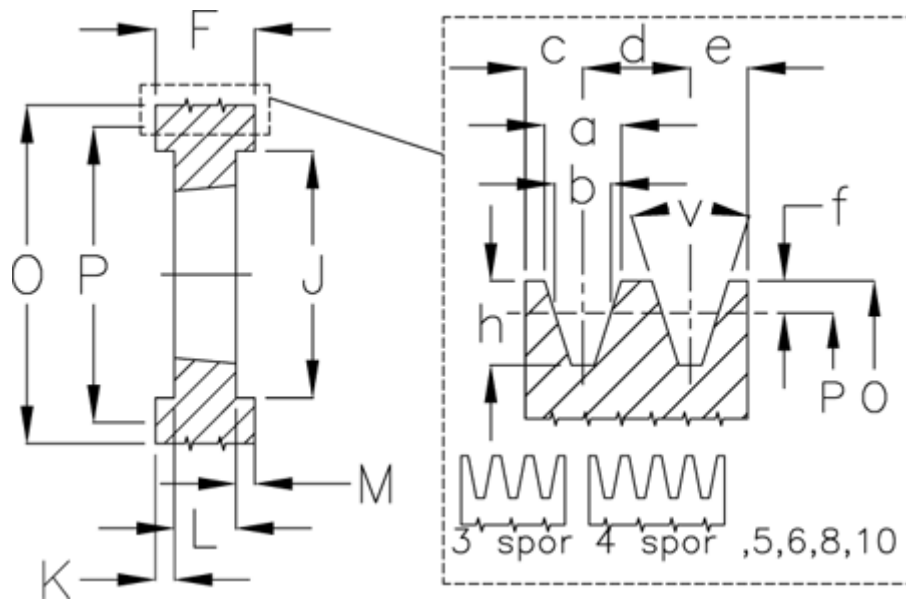

Article number: 604112023608

Description: V-belt pulley SPC 236/8 TL3535

Measures

a	= 22.0	For bush	= 3535	O	= 245.6
b	= 19.0	h	= 23.8	P	= 236
Bush ζ max	= 90	J	= 180	Type	= SPC
c	= 17.0	K	= 62	v	= 34 degrees
d	= 25.5	L	= 89		
e	= 17.0	m	= 62.0		
f	= 4.8	N	= -		
F	= 213	Number of ribs	= 8		